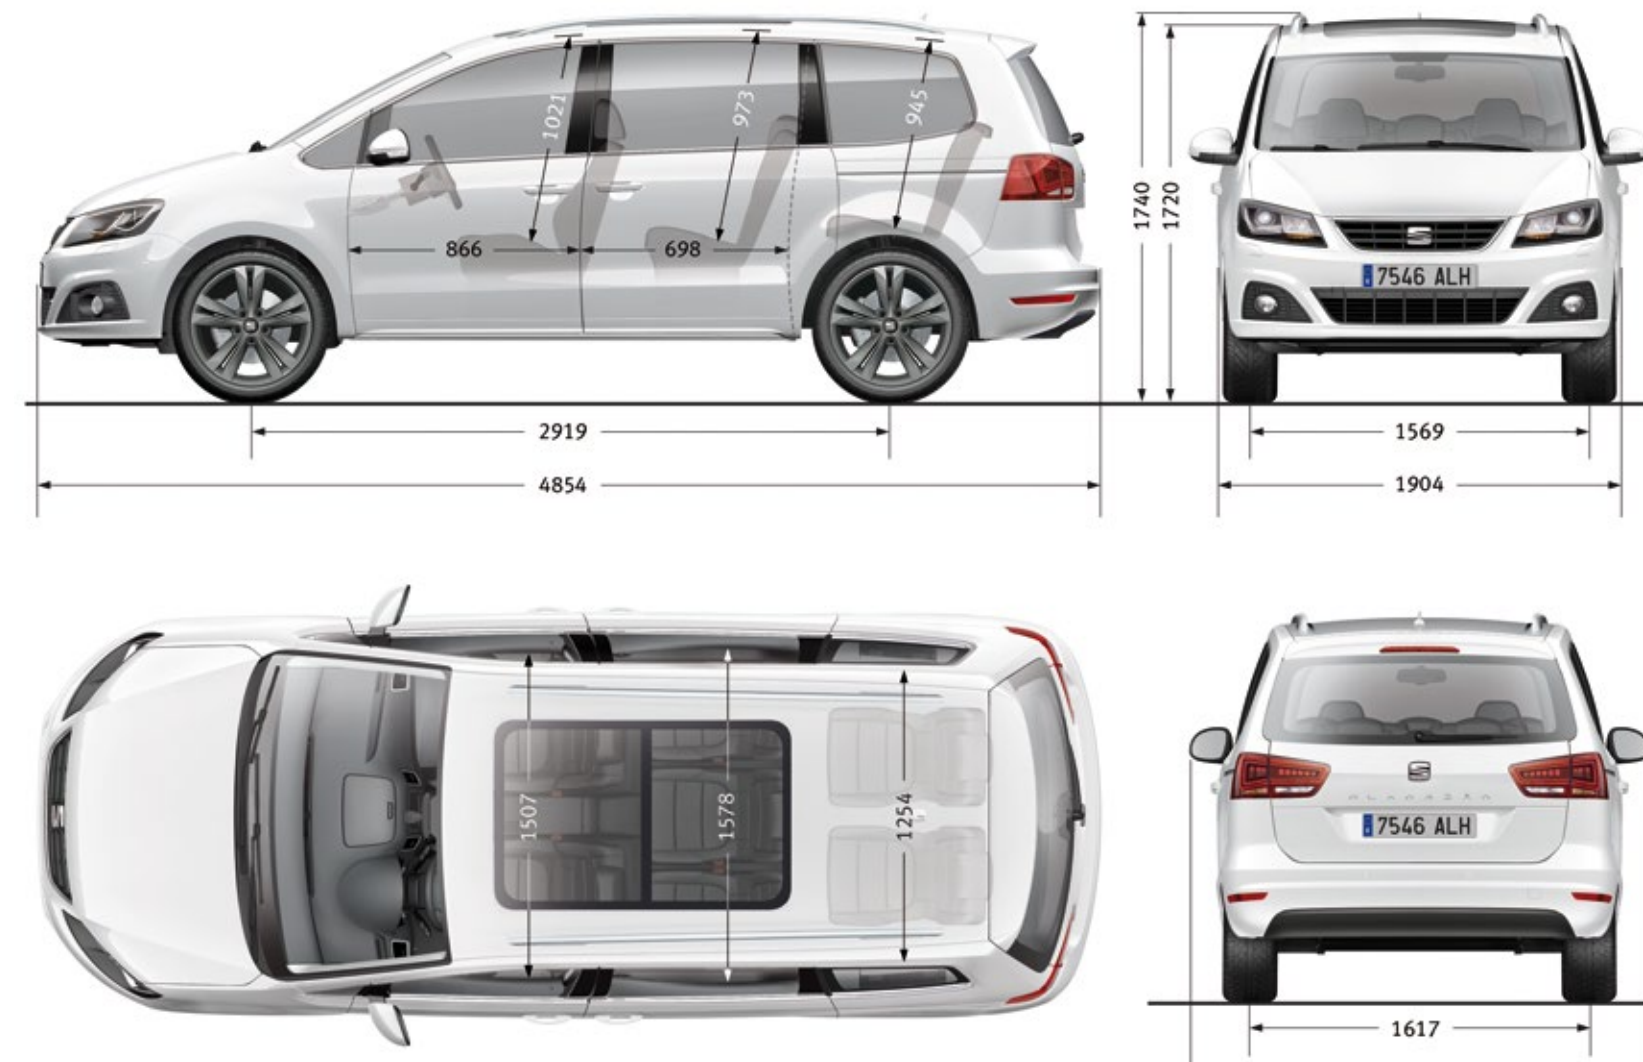

Engine specs.

	Reference	Style	Xcellence	FR-Line
Petrol				
1.4 TSI 150 HP (110 kW) Start/Stop	○	○	○	○
1.4 TSI 150 HP (110 kW) DSG Start/Stop	○	○	○	○
Diesel				
2.0 TDI CR 115 HP (85 kW)	○	○	○	○
2.0 TDI CR 150 HP (110 kW)	○	○	○	○
2.0 TDI CR 150 HP (110 kW) Start/Stop	○	○	○	○
2.0 TDI CR 150 HP (110 kW) 4Drive Start/Stop	○	○	○	○
2.0 TDI CR 184 HP (135 kW) DSG Start/Stop	-	○	○	○
2.0 TDI CR 184 HP (135 kW) DSG 4Drive Start/Stop	-	○	○	○

Dimensions.

○ Optional
- Not available

For more information about official fuel consumption and CO₂ emissions values visit your local SEAT website. Our global range of cars and product specifications varies from country to country. Please, visit your local SEAT website to know more about the product offer available for you.