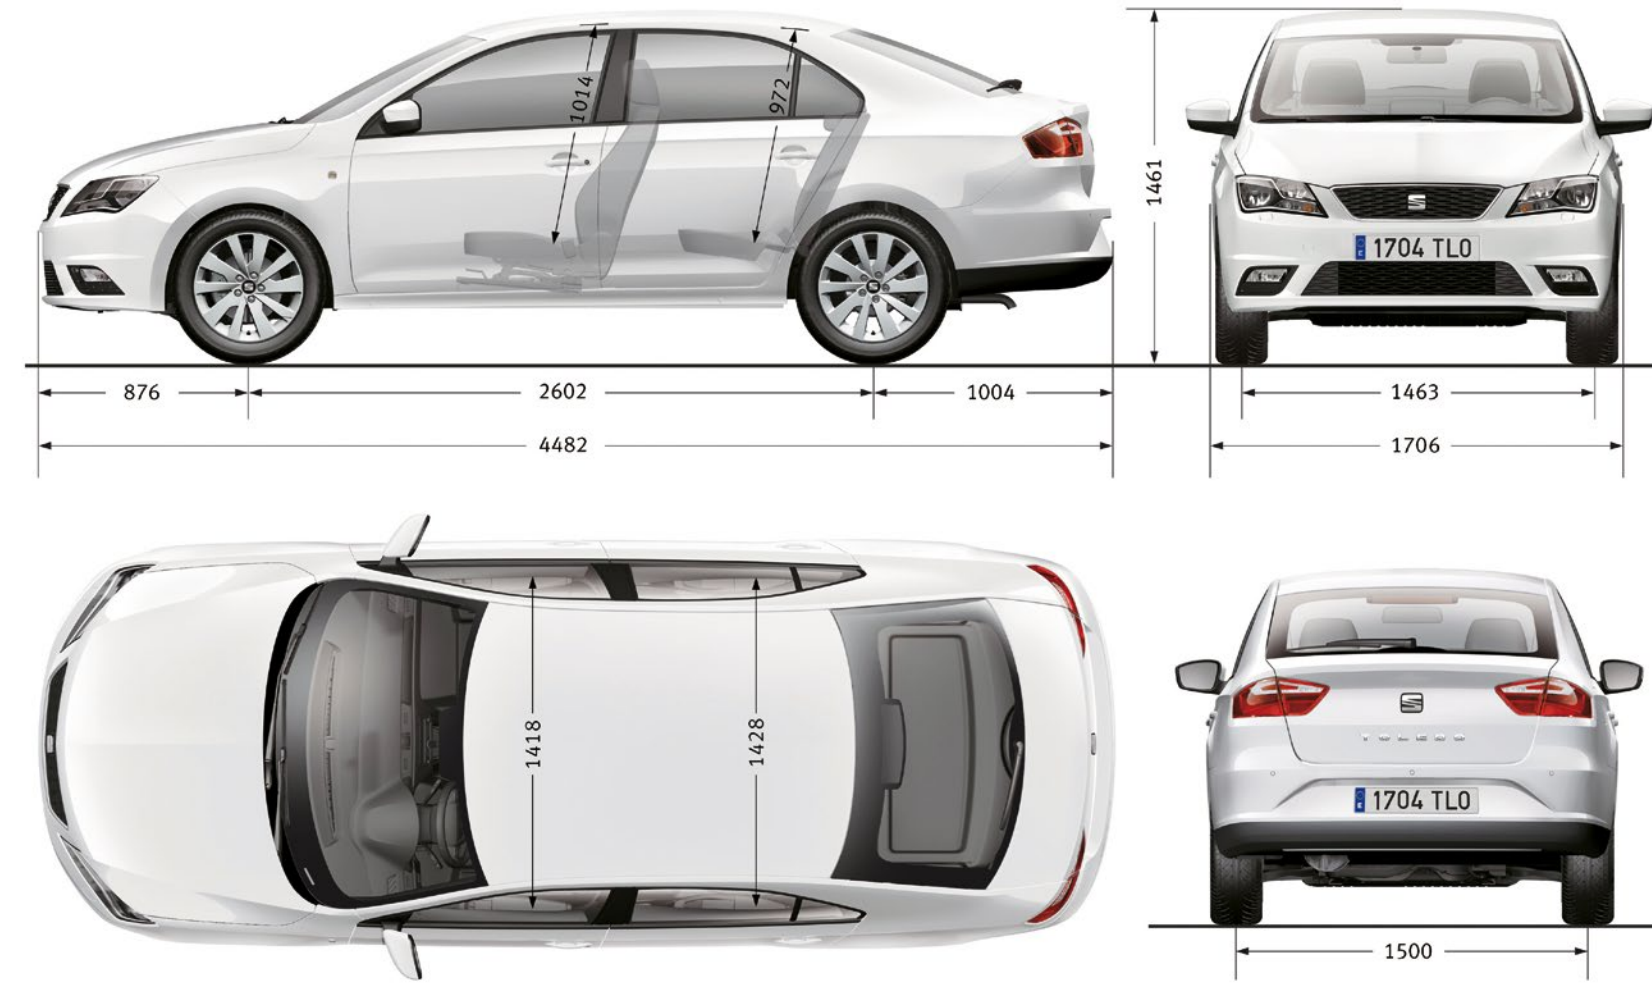

Engine specs.

Please remember that homologated CO₂ emission values and vehicles can't be communicated before you receive the commercial release bulletin, uploaded to CAP by Product Marketing department. You will find the homologated CO₂ values in the technical specification sheets, uploaded as well to CAP.

Petrol	Reference	Style	Style Advanced
1.0 TSI 95 HP (70 kW) MQ Start/Stop	☐	☐	☐
1.0 TSI 110 HP (81 kW) MQ Start/Stop	☐	☐	☐
1.0 TSI 110 HP (81 kW) DQ7 Start/Stop	☐	☐	☐

Dimensions.