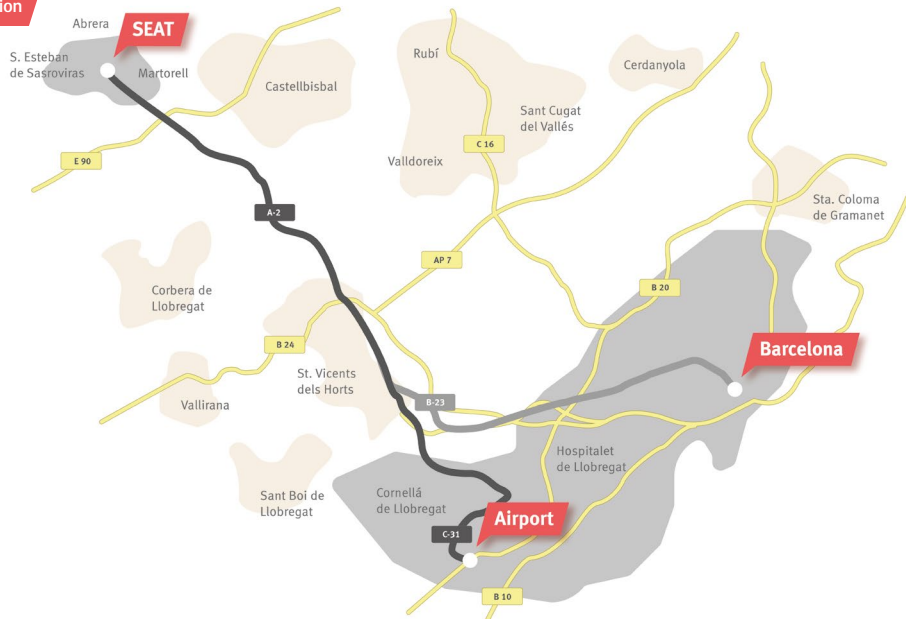

SEAT Martorell

Location

Address

Autovía A-2, Km. 585
+34 93 708 5000
08760 Martorell, Barcelona
(41.503480N, 1.902570E)

By car from the airport (El Prat)

C-31 from Av. de l'Aeroport towards El Prat
Exit 193
E-90, A-2 from C-31C and C245
A-2 towards Lleida, Tarragona
Exit 585 towards Ca n'Amat

By car from Barcelona

By A-2:
A-2 towards Lleida, Tarragona
Exit 585 towards Ca n'Amat

By B-23:
B23 towards E-90, B-23, Lleida, Zaragoza
Exit 5 towards A-2, B-24, N-340
A-2 towards Lleida, Tarragona
Exit 585 towards Ca n'Amat

By public transport from Barcelona + Taxi

From Barcelona Sants train station, Renfe:
R4 (towards St. Vicenç de Calders)
Martorell Station + Taxi

From Pl. Espanya, FGC:
R6 (towards Igualada)
Sant Esteve Sesrovires Station + Taxi

S8, S4, R5 (towards Olesa / Manresa)
Martorell Enllaç Station + Taxi

Facilities