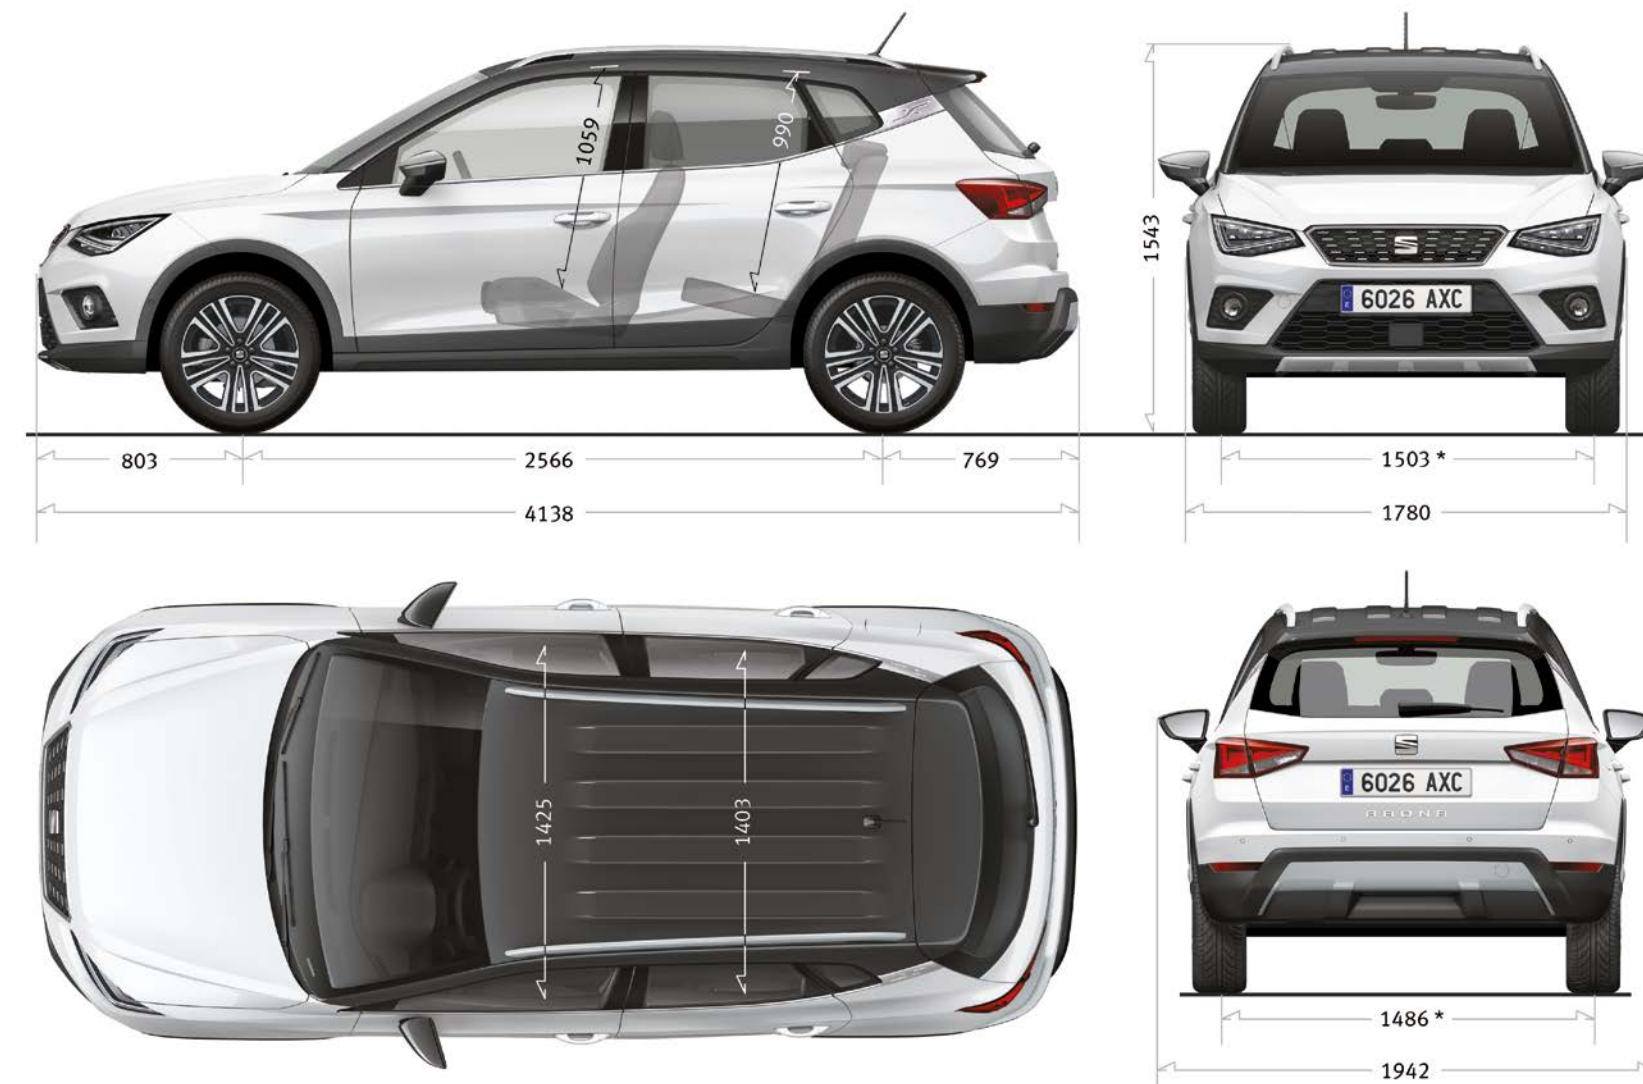

Engine specs.

	Reference	Style	Beats	Xcellence	FR
Petrol					
1.0 EcoTSI 95 HP (70 kW) Start/Stop	○	○	○	○	-
1.0 EcoTSI 115 HP (85 kW) Start/Stop	-	○	○	○	○
1.0 EcoTSI 115 HP (85 kW) Automatic	-	○	○	○	○
1.5 EcoTSI 150 HP (110 kW) MQ Start/Stop	-	-	-	-	○
1.0 TGI 90HP (66 kW) MQ Start/Stop	○	○	○	○	○
Diesel					
1.6 TDI 95 HP (70 kW) Start/Stop	○	○	○	○	-
1.6 TDI 95 HP (70 kW) DQ Start/Stop	-	○	○	○	-

Exterior colours.

	Reference		Style			Beats			Xcellence			FR			
	Body	Body	Roof			Body	Roof			Body	Roof				
			Grey	Black	Orange		Grey	Black	Orange		Grey	Black	Black		
Candy White	○	○	○	○	○	-	-	-	-	○	○	○	○	○	○
Mediterraneo Blue	○	○	○	○	○	-	-	-	-	○	○	○	○	○	○
Mystic Magenta	○	○	○	○	-	-	-	-	-	○	○	-	-	-	-
Eclipse Orange	○	○	○	○	○	○	○	-	-	○	○	○	○	○	○
Mystery Blue	○	○	○	○	-	-	-	-	-	○	○	○	-	○	○
Desire Red	○	○	○	○	-	-	-	-	-	○	○	○	-	○	○
Urban Silver	○	○	○	○	○	○	○	○	○	○	○	○	○	○	○
Magnetic Tech	○	○	○	○	○	○	-	○	○	○	○	○	○	○	○
Midnight Black	○	○	○	○	○	○	○	-	○	○	○	○	○	○	○
Nevada White	○	○	○	○	○	○	○	○	○	○	○	○	○	○	○
	Rearview mirrors: Body colour					Rearview mirrors: Eclipse Orange			Rearview mirrors: Roof colour						

Dimensions.

○ Optional
- Not available

For more information about official fuel consumption and CO₂ emissions values visit your local SEAT website. Our global range of cars and product specifications varies from country to country. Please, visit your local SEAT website to know more about the product offer available for you.