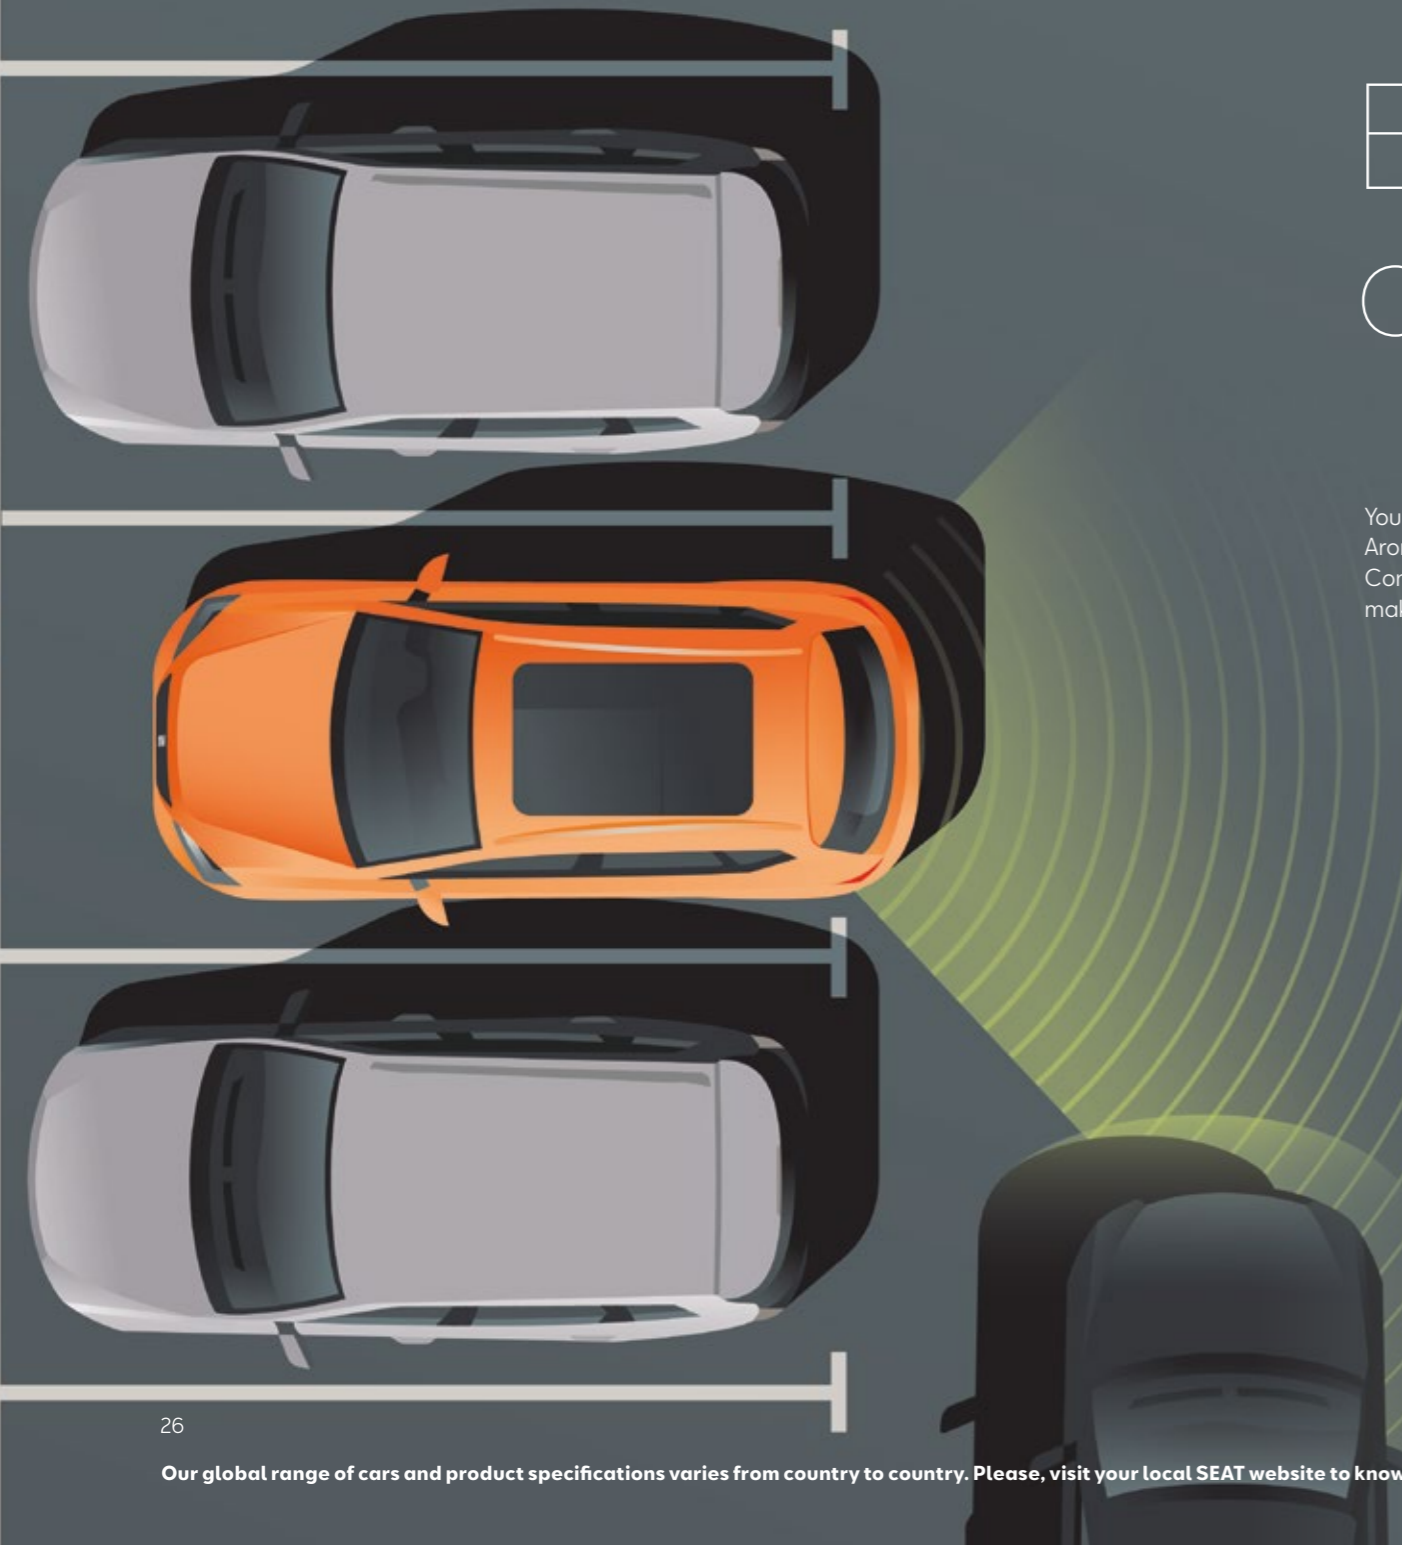

Every step of the way.

You've got better things to do than worry about safety. SEAT Arona has got you covered. Rear Traffic Alert and Rear Traffic Control gets you out of those troublesome spots. While eCall makes sure you get the help you need, without lifting a finger.

Rear Traffic Alert.

Backing out of that parking spot just got easier. Rear Traffic Alert automatically stops the car if other vehicles, or other obstacles, come up behind you.