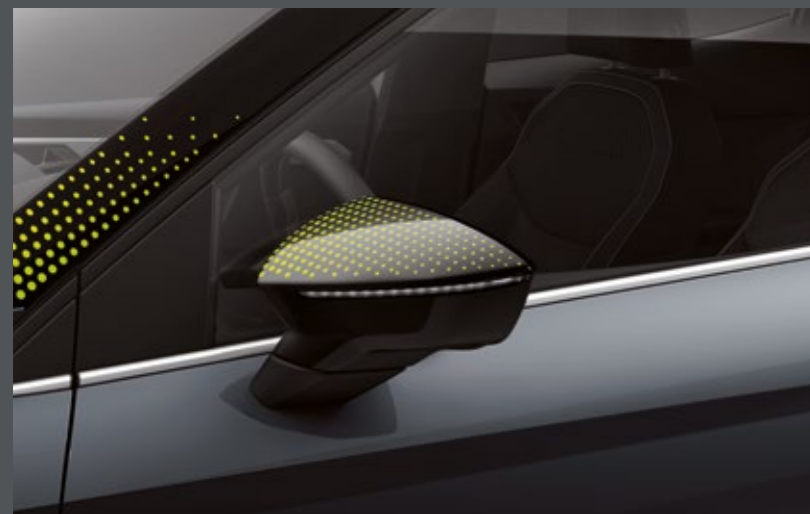

Exterior customisation.

Exterior stickers.

Spice up your wing mirror and frame with these cool stickers in Arona colours.