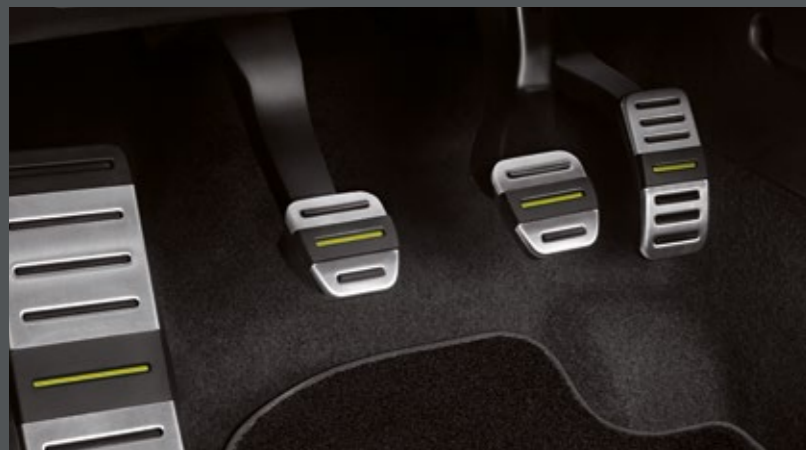

Side sills.

Step up to the plate with custom fitted stainless steel doorsteps on the front doors, adding great value protection to your design. Also available in Silver.

Footrest & pedals.

Dynamic control with pedals and footrests in your style. Also available in Silver. Pedals not available with automatic gearboxes. Features not available for RHD vehicles.