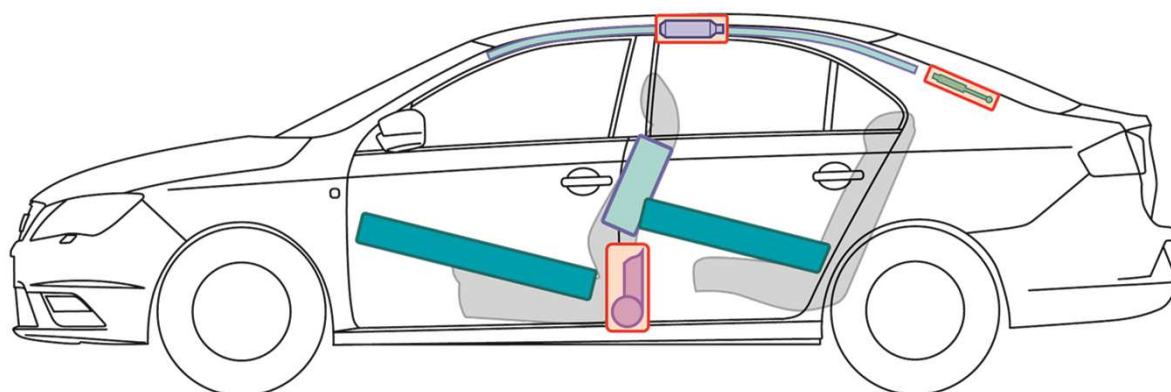

Toledo

(from 2009)

Battery located in the luggage compartment

Toledo

Legend

	Airbag		Bodywork reinforcement		Control unit
	Gas generator		Roll-over bar		Battery
	Belt tensioner		Gas pressure dampers		Fuel tank