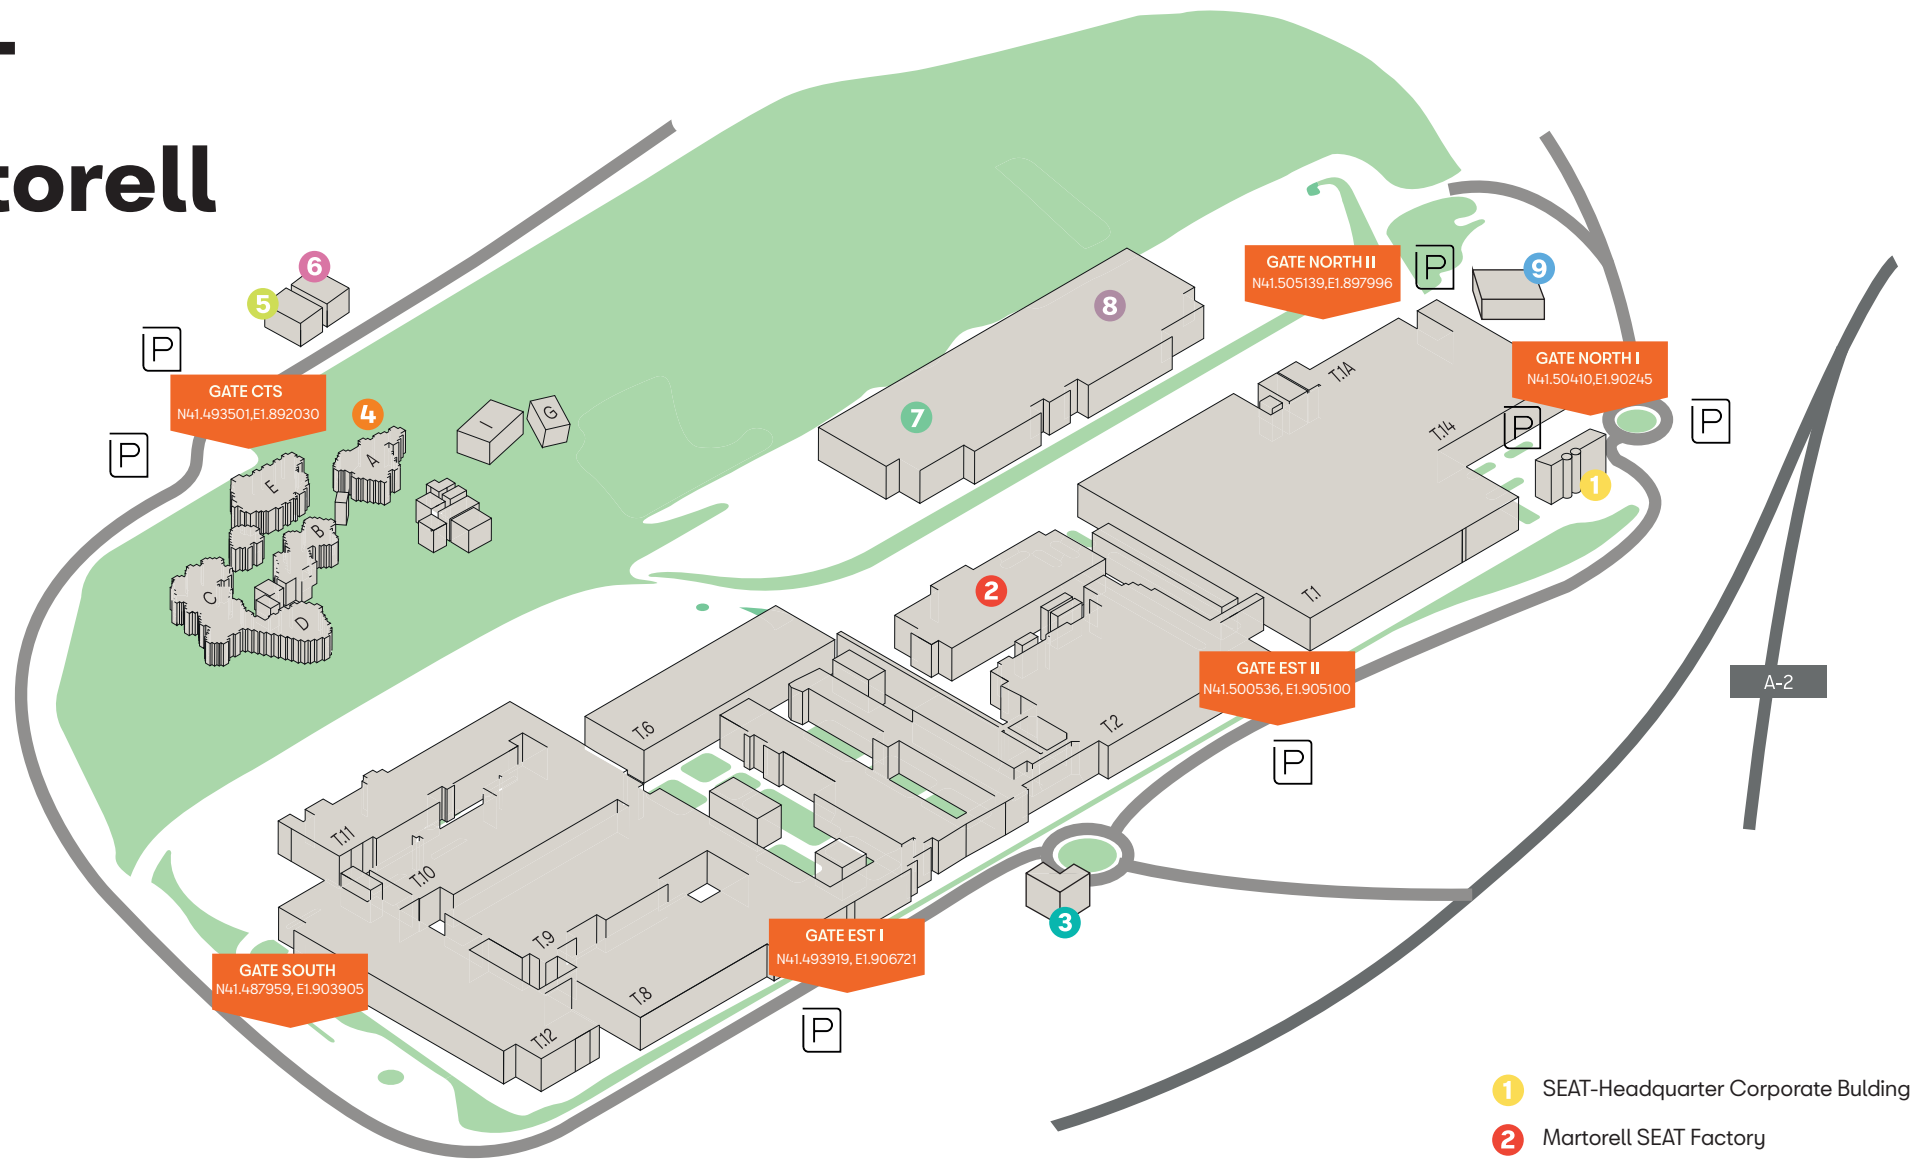

SEAT Martorell

📍 Adress

Autovía A-2, Km. 585
08760 Martorell, Barcelona
(41.503480N, 1.902570E)

🚗 By car from the airport (El Prat)

C-31 from Av. de l'Aeroport towards El Prat
Exit 193
E-90, A-2 from C-31C and C245
A-2 towards Lleida, Tarragona
Exit 585 towards Ca n'Amat

🚗 By car from Barcelona

By A-2:
A-2 towards Lleida, Tarragona
Exit 585 towards Ca n'Amat

By B-23:
B23 towards E-90, B-23, Lleida, Zaragoza
Exit 5 towards A-2, B-24, N-340
A-2 towards Lleida, Tarragona
Exit 585 towards Ca n'Amat

🚆 By public transport from Barcelona + Taxi

From Barcelona Sants train station, Renfe:
R4 (towards St. Vicenç de Calders)
Martorell Station + Taxi

From PL. Espanya, FGC:
R6 (towards Igualada)
Sant Esteve Sesrovires Station + Taxi

S8, S4, R5 (towards Olesa / Manresa)
Martorell Enllaç Station + Taxi

- 1 SEAT-Headquarter Corporate Building
- 2 Martorell SEAT Factory
- 3 SAT Building
- 4 R+D Technical Center (CTS)
- 5 SEAT Purchasing Building
- 6 Simultaneous Engineering Building (SE)
- 7 Spare parts center
- 8 Automotive
- 9 CUPRA